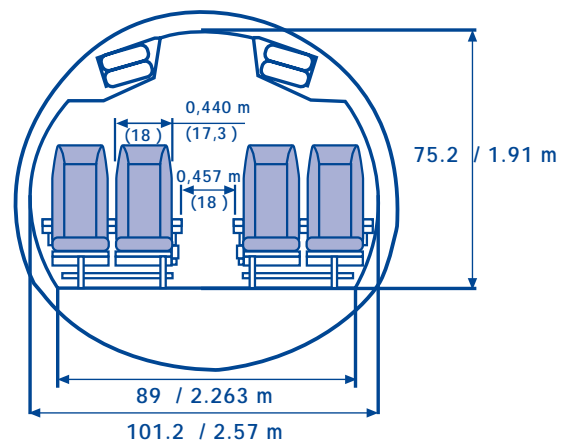

MAIN CABIN DIMENSIONS	
Length	19 m
Width	2.50 m
Height	1.80 m

OTHER DATA	
Configuration	68 pax
Max. Cruise Speed	276 knts
MTOW	21,500 kg
MLDGW	21,350 kg

## SEAT CONFIGURATION